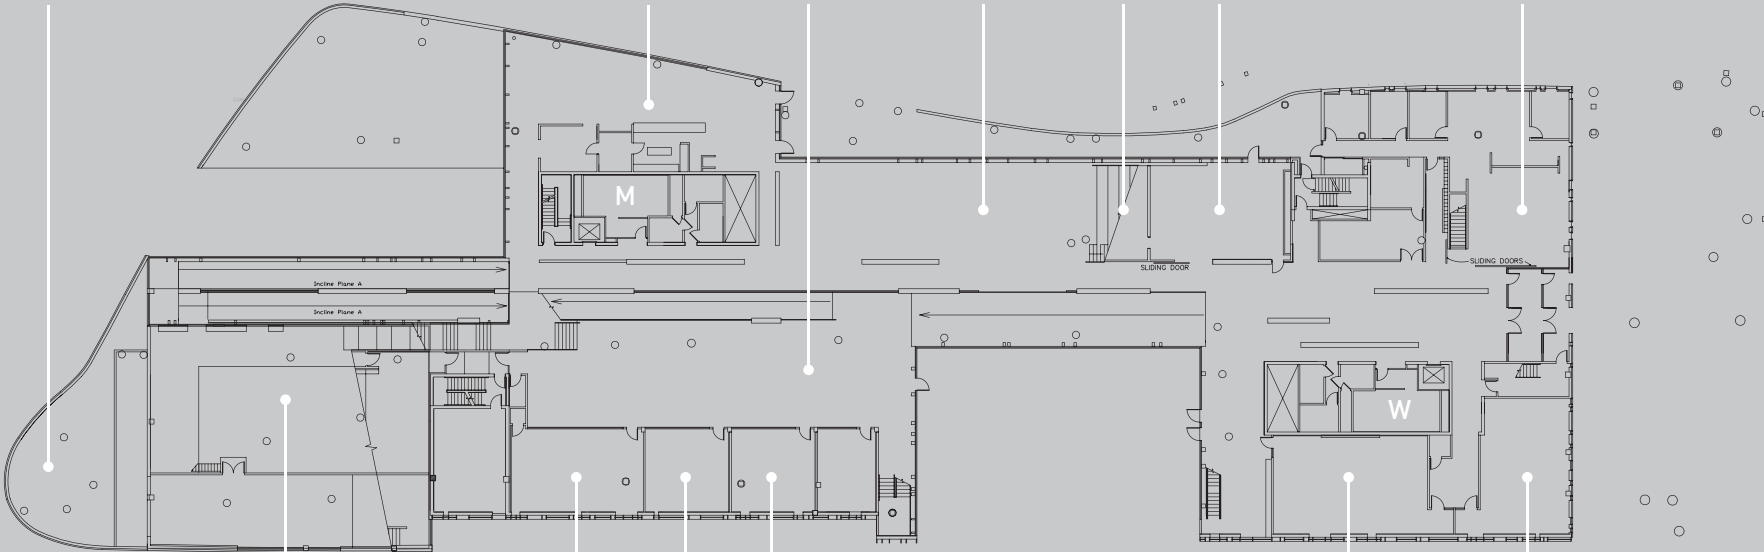

KNOWLTON HALL

INTERIOR: 1ST FLOOR

Ruscilli Terrace
(up ramp to 2nd floor)

Gui Auditorium, KN0250
(up ramp to 2nd floor)

KN0175

KN0176

KN0177

KN0190

KN0195

KNOWLTON HALL

EXTERIOR